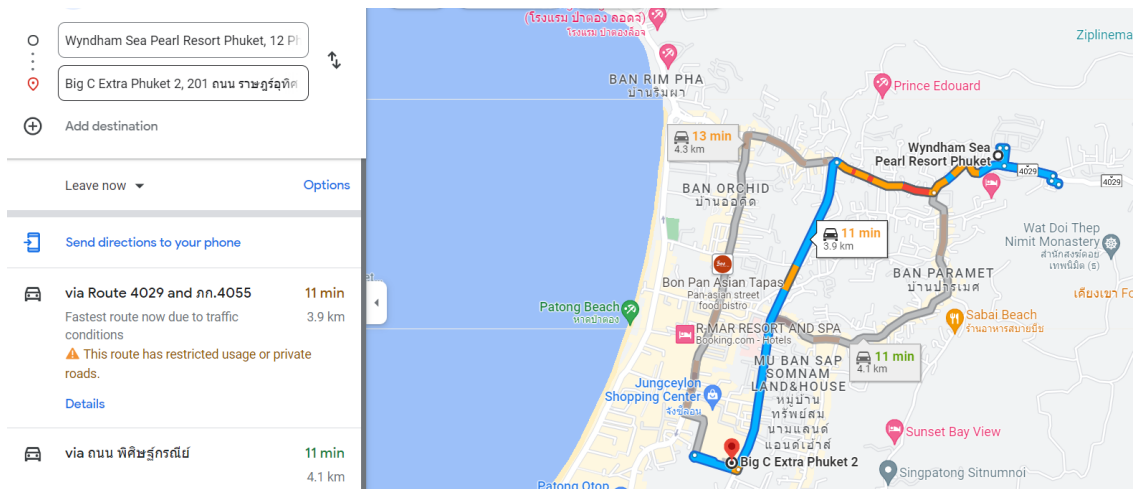

Club Wyndham Sea Pearl Phuket, Thailand

2/1-9 Prabamee Rd., Patong, Phuket 83150, Patong, Kathu District, Phuket 83150, Thailand

Club Van Parking Area at Alfa Restaurant Area

Big C Extra Phuket 2 – Shopping Mall

🚶 via ซอย แสนสบาย and ถนนบางลา 13 min
1.1 km

All routes are mostly flat